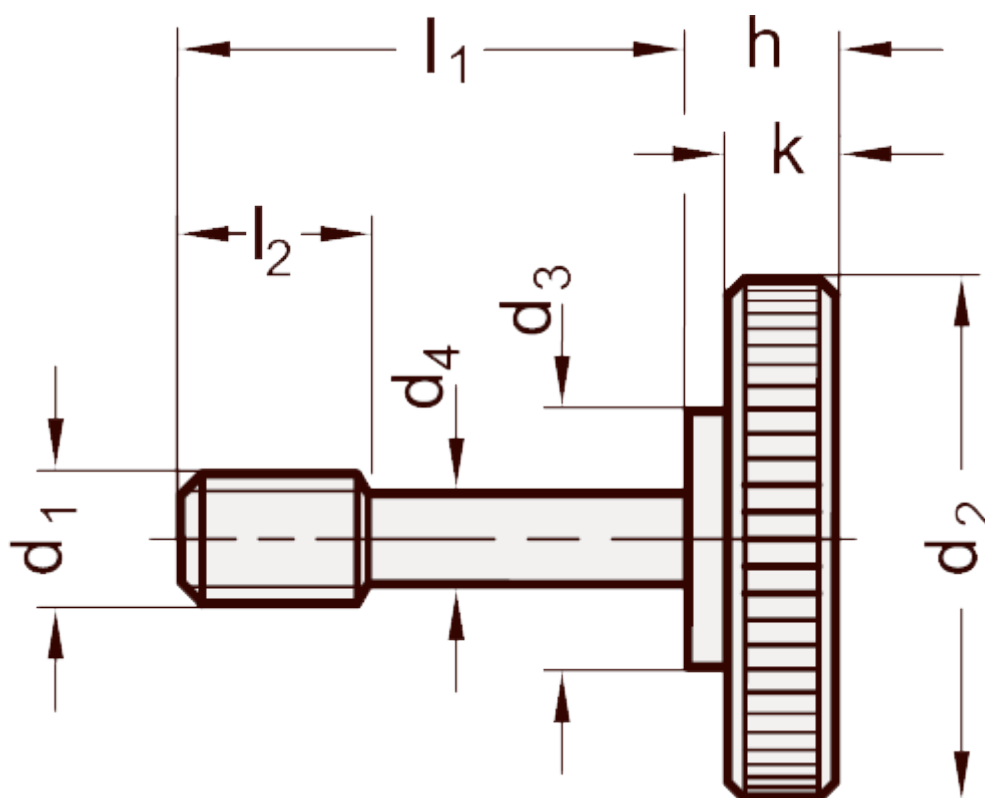

Article number: 206532M520NI  
Description: E+G Knurled screw  
GN 653.2-M5-20-NI

## Measures

$a_1 = 4-6$	$h = 6.5$
$a_2 = 6-12$	$k = 4$
$a_3 = 12-14$	$l_2 = 6$
$d_1 = M5$	Weight in (g) = 13
$d_2 = 20$	
$d_3 = 10$	
$d_4 = 4$	
$d_5 = 5.5$	